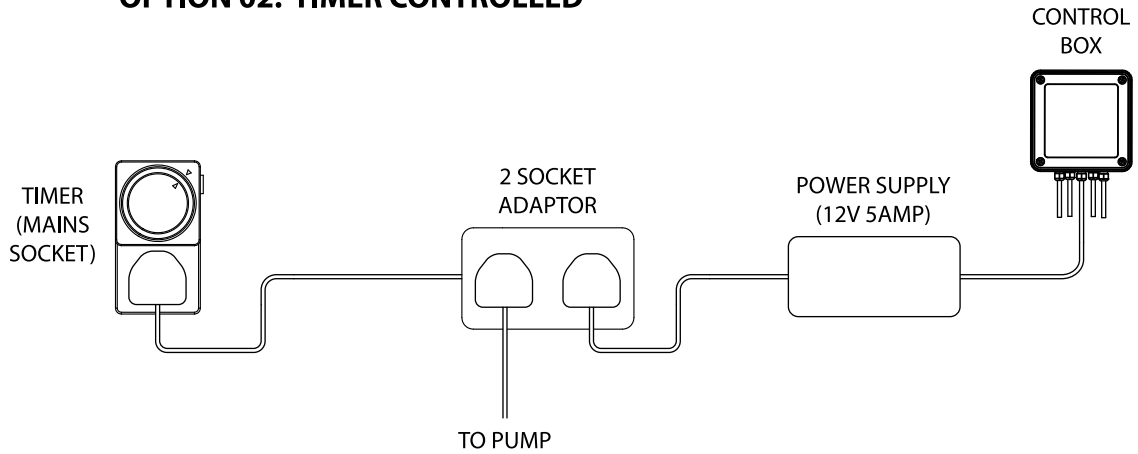

SETUP - ELECTRICAL

OPTION 01: DIRECT TO MAINS

OPTION 02: TIMER CONTROLLED

NOTE:

WHEN SELECTING POWER CABLES / COMPONENTS PLEASE ENSURE CABLE LENGTH IS SUFFICIENT FOR REQUIRED SETUP