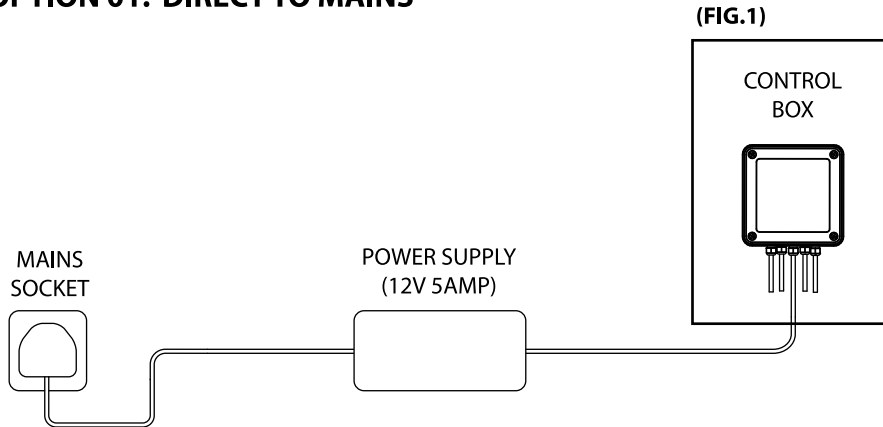

SETUP - ELECTRICAL

OPTION 01: DIRECT TO MAINS

OPTION 02: TIMER CONTROLLED

NOTE:

WHEN SELECTING POWER CABLES / COMPONENTS PLEASE ENSURE CABLE LENGTH IS SUFFICIENT FOR REQUIRED SETUP